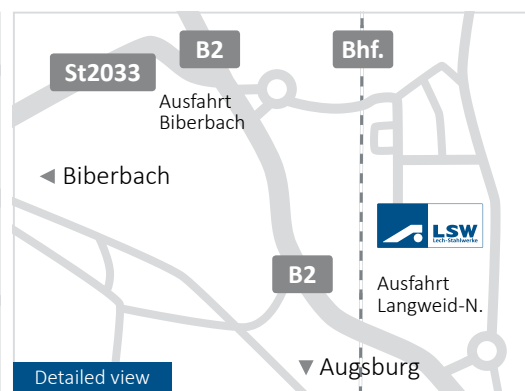

How to find us

Your way to LSW

Coming from direction Augsburg/Munich:

- Autobahn A8, leave the A8 at exit "Augsburg-West".
- Turn onto the B2 direction "Donauwörth".
- Take the exit "Langweid-Nord" in direction "Meitingen-Süd/Lechwerksiedlung/Herbertshofen".
- Leave the roundabout at the second exit.
- Turn left into "Industriestraße".

Coming from direction Donauwörth:

- Take the B2 in direction "Augsburg".
- Take the exit "Biberbach", leave it in direction "Erlingen/Wertingen/Herbertshofen".
- Leave the roundabout at the second exit.
- Turn right into "Industriestraße".